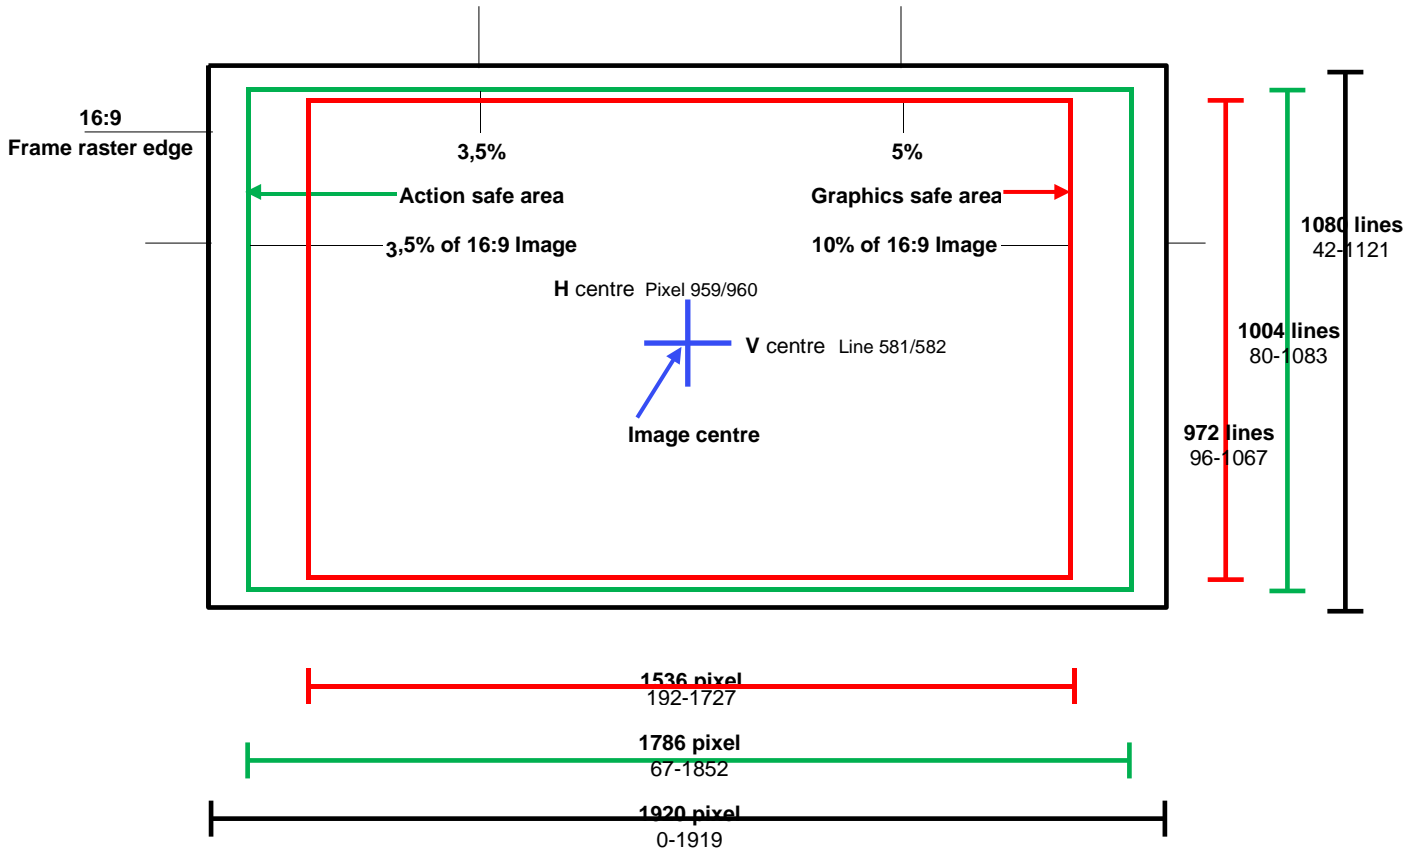

Image format: 16:9 Full Format